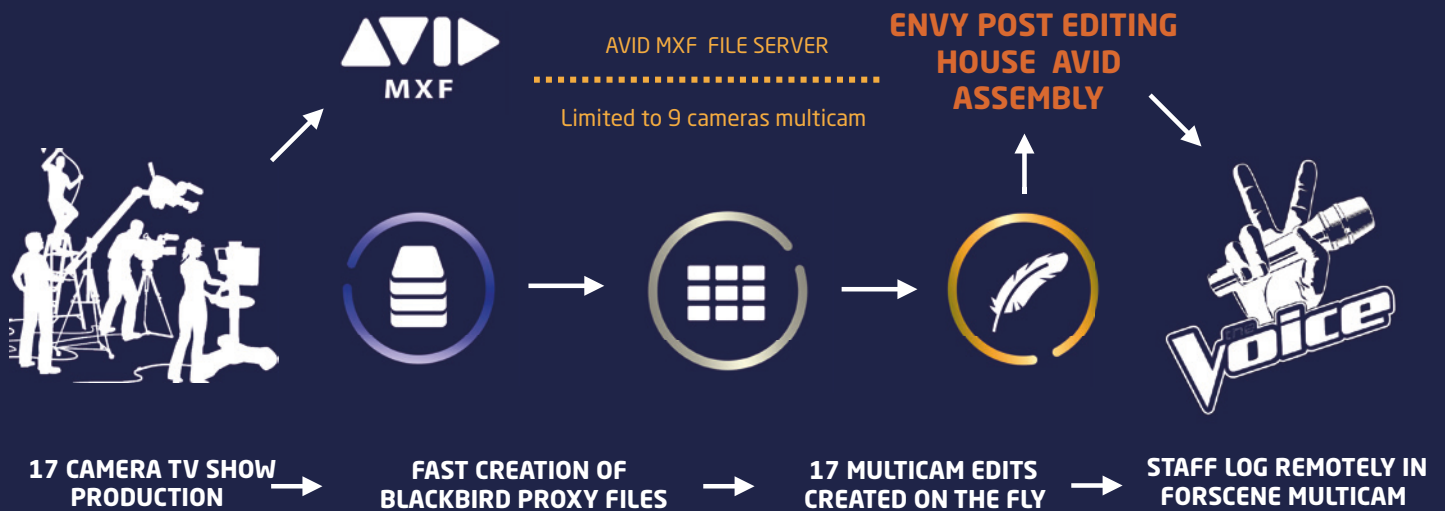

SOLUTION

Compatibility with the Avid workflow. The Wall to Wall crew sent MXF camera proxies to a watch folder in Avid storage where from the Blackbird Edge Server at Envy's studios ingested them into Blackbird

Blackbird's interface played all 17 camera feeds synched together in individual play windows

Easy logging platform: the play windows allowed loggers to start, stop and log each video with customisable keyboard shortcuts

Producers could easily search through logged timelines in previous footage to create structured edits of each artist's journey

Metadata is linked back to Avid to finish the edit by conforming the full resolution media.

The flexibility of Blackbird allowed Wall to Wall to optimise production workflow and enable loggers to log media 17 times faster.

BENEFITS

Powered by proxies

Blackbird's codec enables playback of proxy media on low cost, low bandwidth connections.

Remote access in the cloud

Video files could instantly be accessed and managed in Blackbird from anywhere in the world on a standard internet connection.

Live & scalable network

Multiple concurrent users could be added to work within the platform.

17 CAMERAS

MULTICAM LOGGING

MXF EXPORT

GET IN TOUCH

To find out how Blackbird can transform your broadcast production workflow, get in touch with our team today.